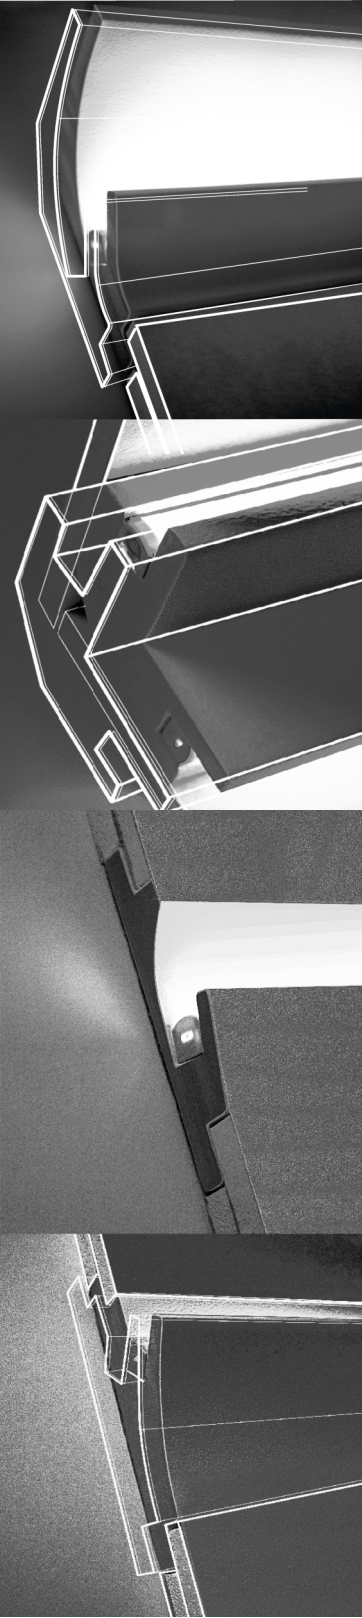

LIGHT SERIES D

BV

DECOR

Material : Coated Polystyrene L: 1150mm
BV DECOR LIGHT Series D