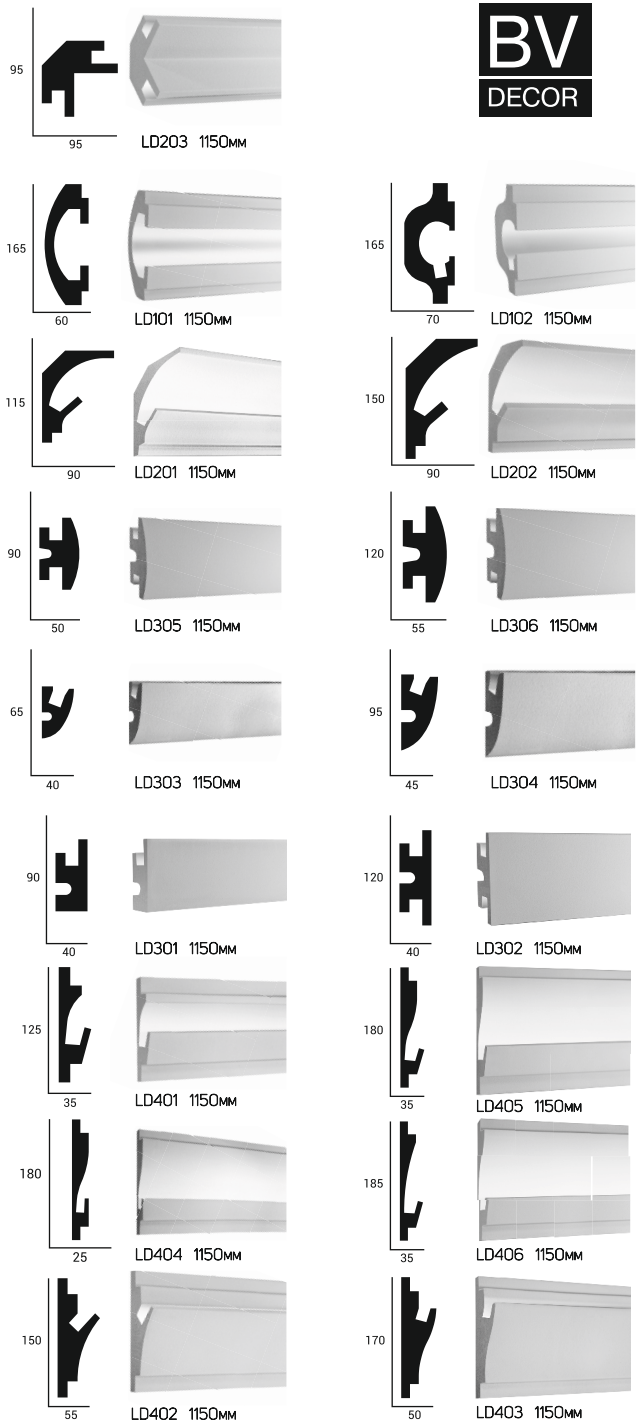

LIGHT SERIES D

BV

DECOR

Material : Coated Polystyrene L: 1150mm
BV DECOR LIGHT Series D